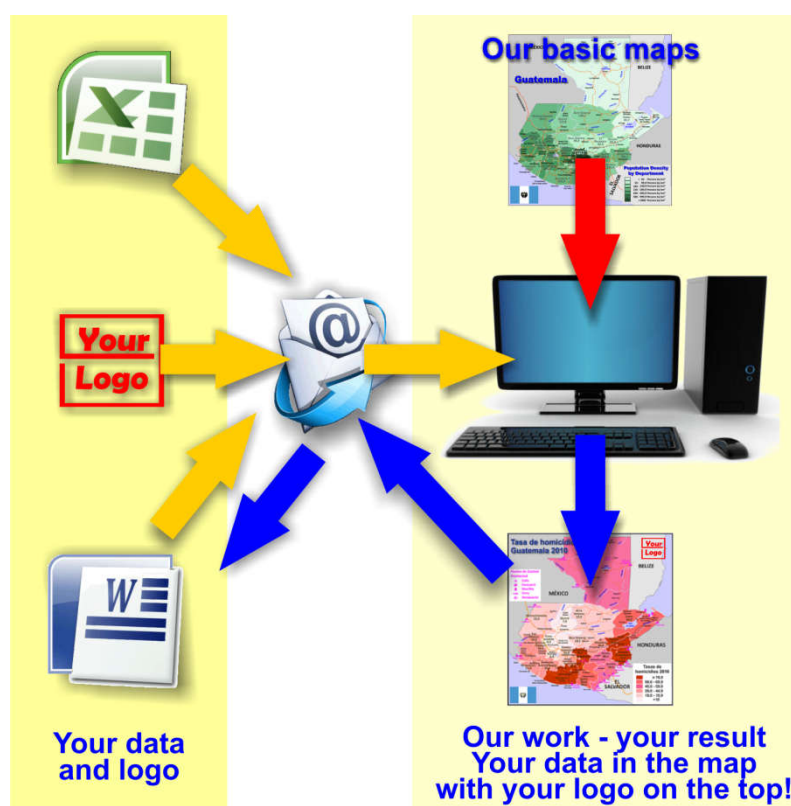

About the maps on www.geo-ref.net

Each map published on our web site is free to use without costs, meanwhile the same is not modified, especially concerning our own site logotype. This is valid for all published PNG and the PDF-files.

We have published on the country page usually the population density of the country, the mostly interesting thematic map. But the real power of our offer consists in the display of your own data, drawing so your own maps with your results or relevant data.

The so generated thematic maps you can order as illustrations for reports and publications, in huger format for maps – mostly till A0 format. Also for the inclusion in PowerPoint presentations we can offer the maps, as bitmap or in vector format

So it works:

Please visit the corresponding page for our detailed conditions of service and supply.

The price of a thematic map is visible on the corresponding country page.

Visit our page Services to find out about our additional services.

Your Team from

www.Geo-Ref.net