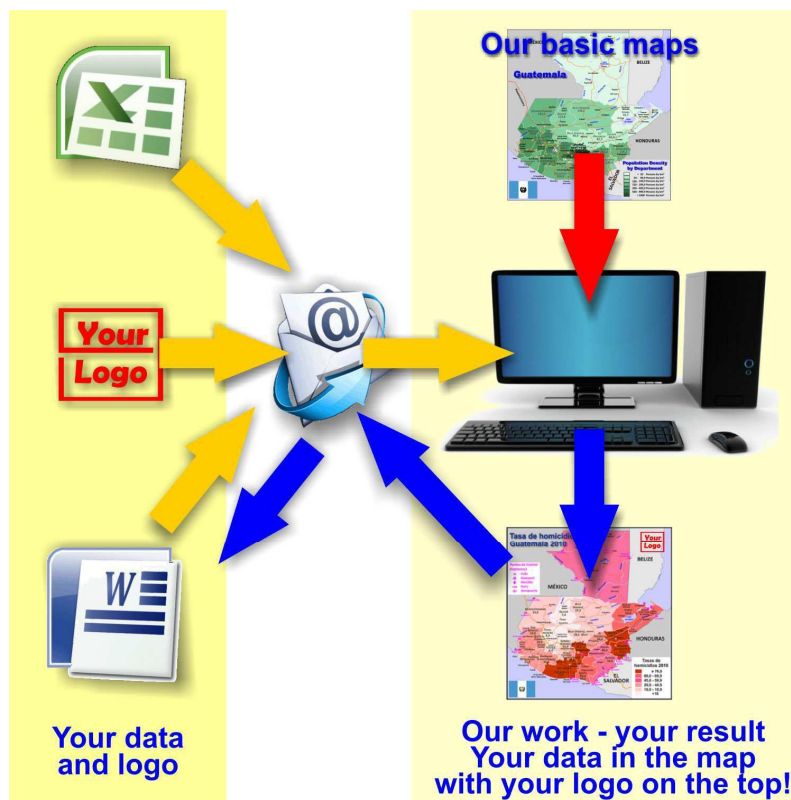

Colombia

Population Density by Department

SAN ANDRÉS Y PROVIDENCIA
1.788,7

Mompeló
Aprox. 400 km al oeste de Sierra Firme, incluyendo 11 isletas, parte del Valle del Cauca

About the maps on www.geo-ref.net

All maps published on this site are **free to use without costs, meanwhile the same are not modified**, especially concerning our own site logotype. This is valid for the PNG and the PDF-files.

We have published on the country page usually the population density of the country, the mostly interesting thematic map. But the real power of our offer consists in the display of your own data, drawing so your own maps with your results or relevant data.

So it works:

Please **visit the corresponding page for our detailed conditions of service and supply**. The price of a thematic map is visible on the corresponding country page.

Visit our page Services to find out about our additional services.