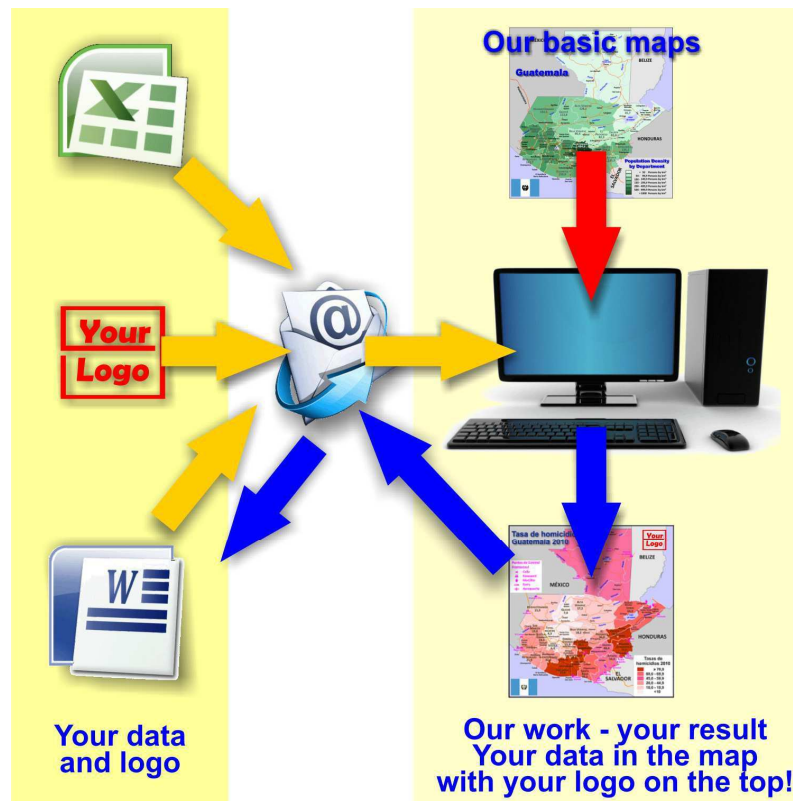

Chad

www.Cleo-Ref.net

Population density

About the maps on www.geo-ref.net

All maps published on this site are **free to use without costs, meanwhile the same are not modified**, especially concerning our own site logotype. This is valid for the PNG and the PDF-files.

We have published on the country page usually the population density of the country, the mostly interesting thematic map. But the real power of our offer consists in the display of your own data, drawing so your own maps with your results or relevant data.

So it works:

Please **visit the corresponding page for our detailed conditions of service and supply**. The price of a thematic map is visible on the corresponding country page.

Visit our page Services to find out about our additional services.