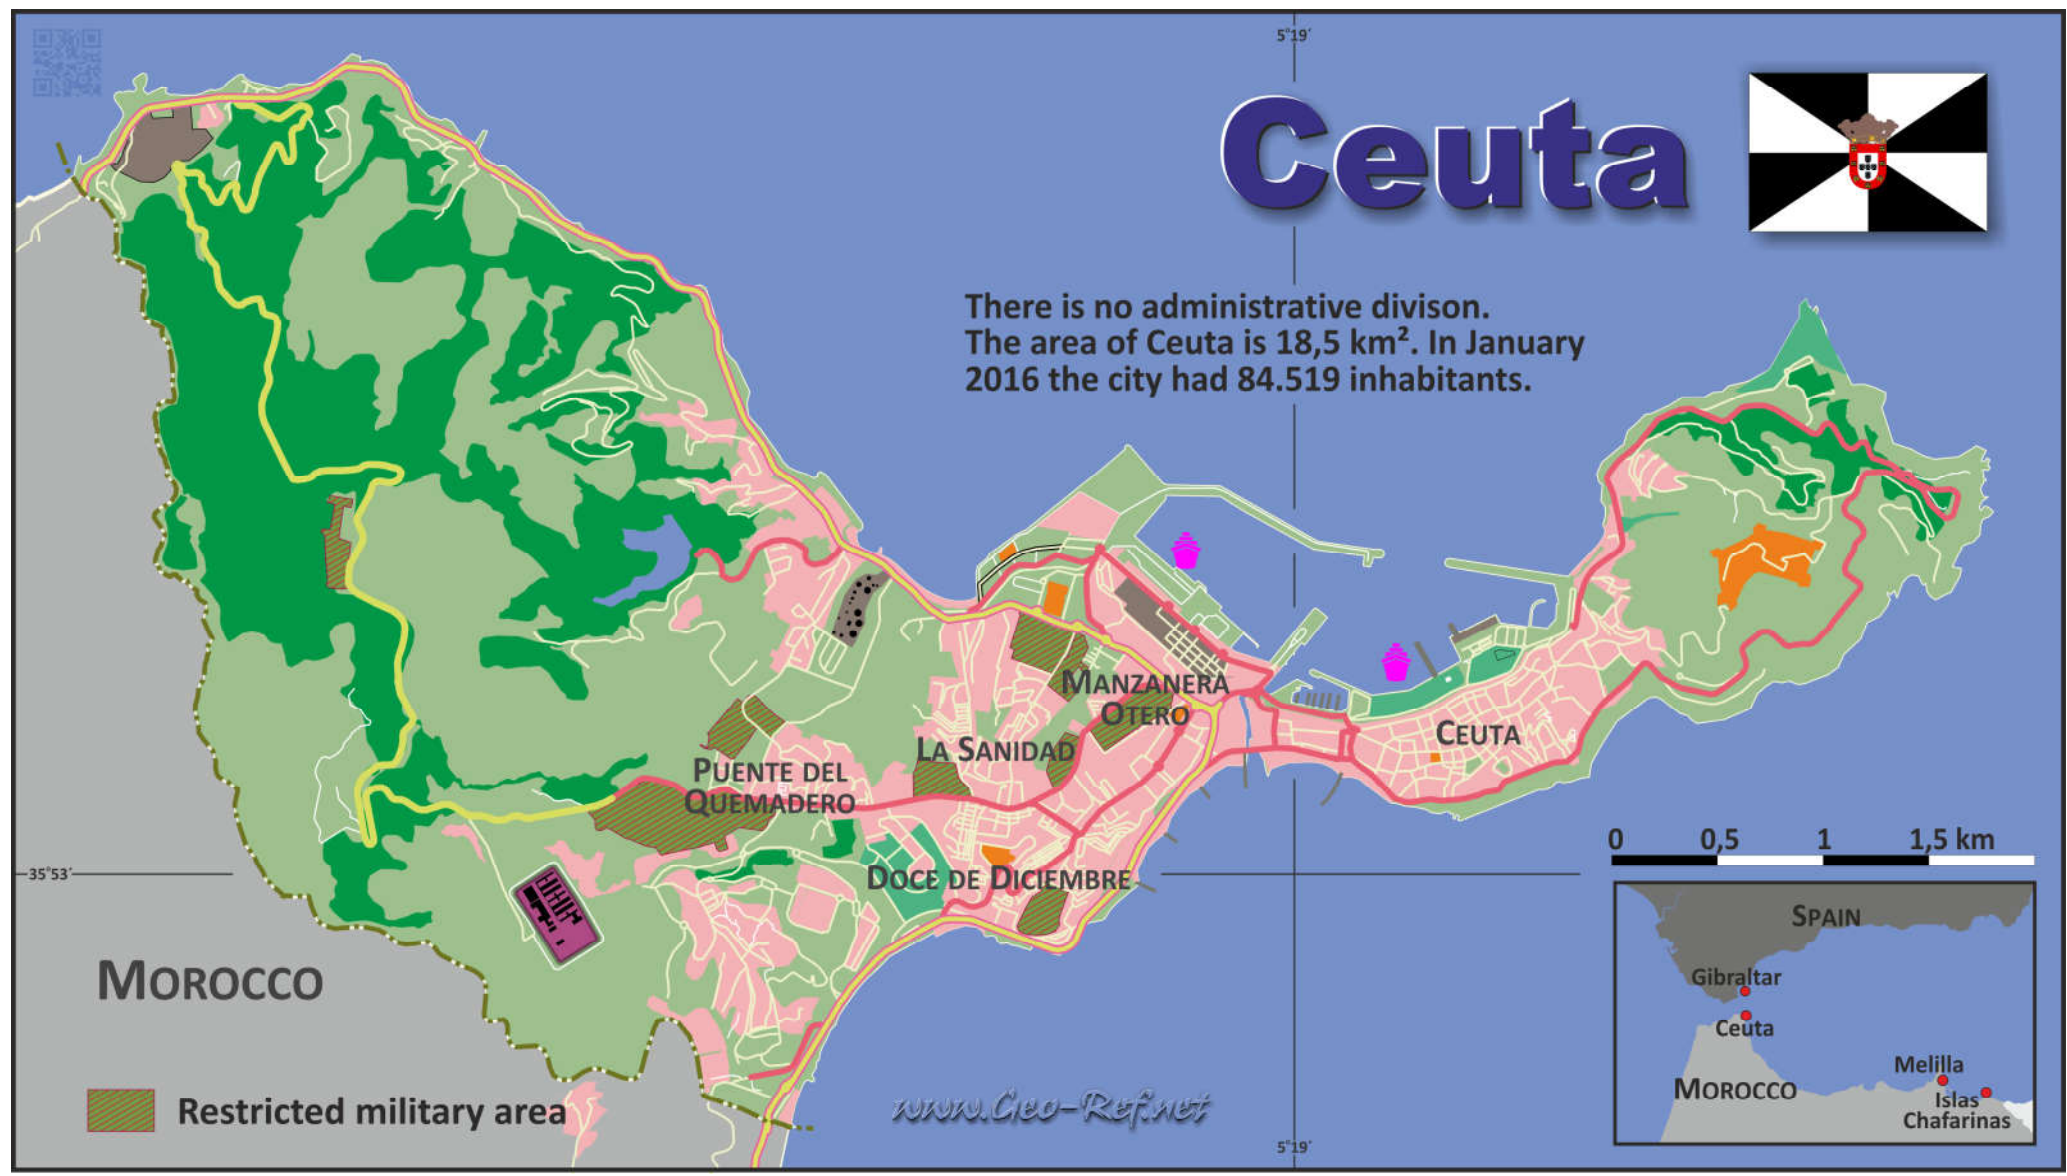

Ceuta

There is no administrative division.
The area of Ceuta is 18,5 km². In January 2016 the city had 84.519 inhabitants.

MOROCCO

 Restricted military area

www.CEO-Ref.net

0 0,5 1 1,5 km

About the maps on www.geo-ref.net

All maps published on this site are **free to use without costs, meanwhile the same are not modified**, especially concerning our own site logotype. This is valid for the PNG and the PDF-files.

We have published on the country page usually the population density of the country, the mostly interesting thematic map. But the real power of our offer consists in the display of your own data, drawing so your own maps with your results or relevant data.

So it works:

Please **visit the corresponding page for our detailed conditions of service and supply**. The price of a thematic map is visible on the corresponding country page.

Visit our page Services to find out about our additional services.