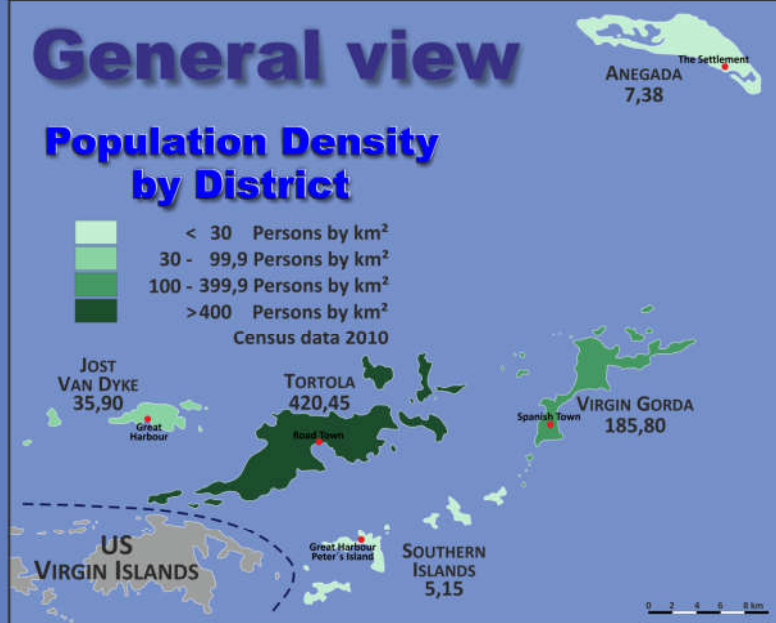

British Virgin Islands

General view

Population Density by District

Regional view

About the maps on www.geo-ref.net

All maps published on this site are **free to use without costs, meanwhile the same are not modified**, especially concerning our own site logotype. This is valid for the PNG and the PDF-files.

We have published on the country page usually the population density of the country, the mostly interesting thematic map. But the real power of our offer consists in the display of your own data, drawing so your own maps with your results or relevant data.