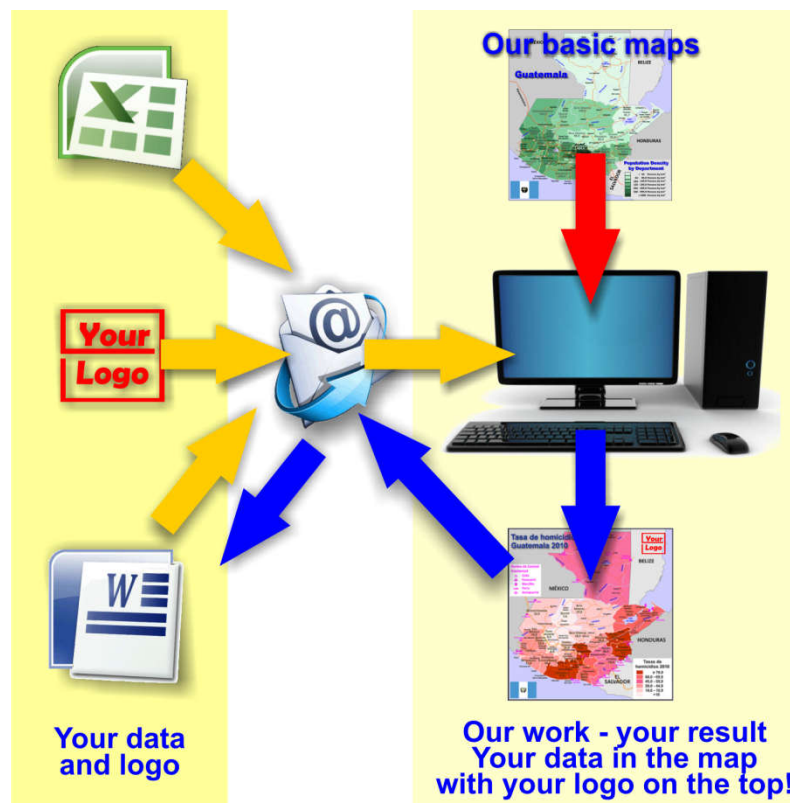

British Virgin Islands

General view

Population Density by District

Regional view

About the maps on www.geo-ref.net

All maps published on this site are **free to use without costs, meanwhile the same are not modified**, especially concerning our own site logotype. This is valid for the PNG and the PDF-files.

We have published on the country page usually the population density of the country, the mostly interesting thematic map. But the real power of our offer consists in the display of your own data, drawing so your own maps with your results or relevant data.

So it works:

Please **visit the corresponding page for our detailed conditions of service and supply**. The price of a thematic map is visible on the corresponding country page.

Visit our page Services to find out about our additional services.