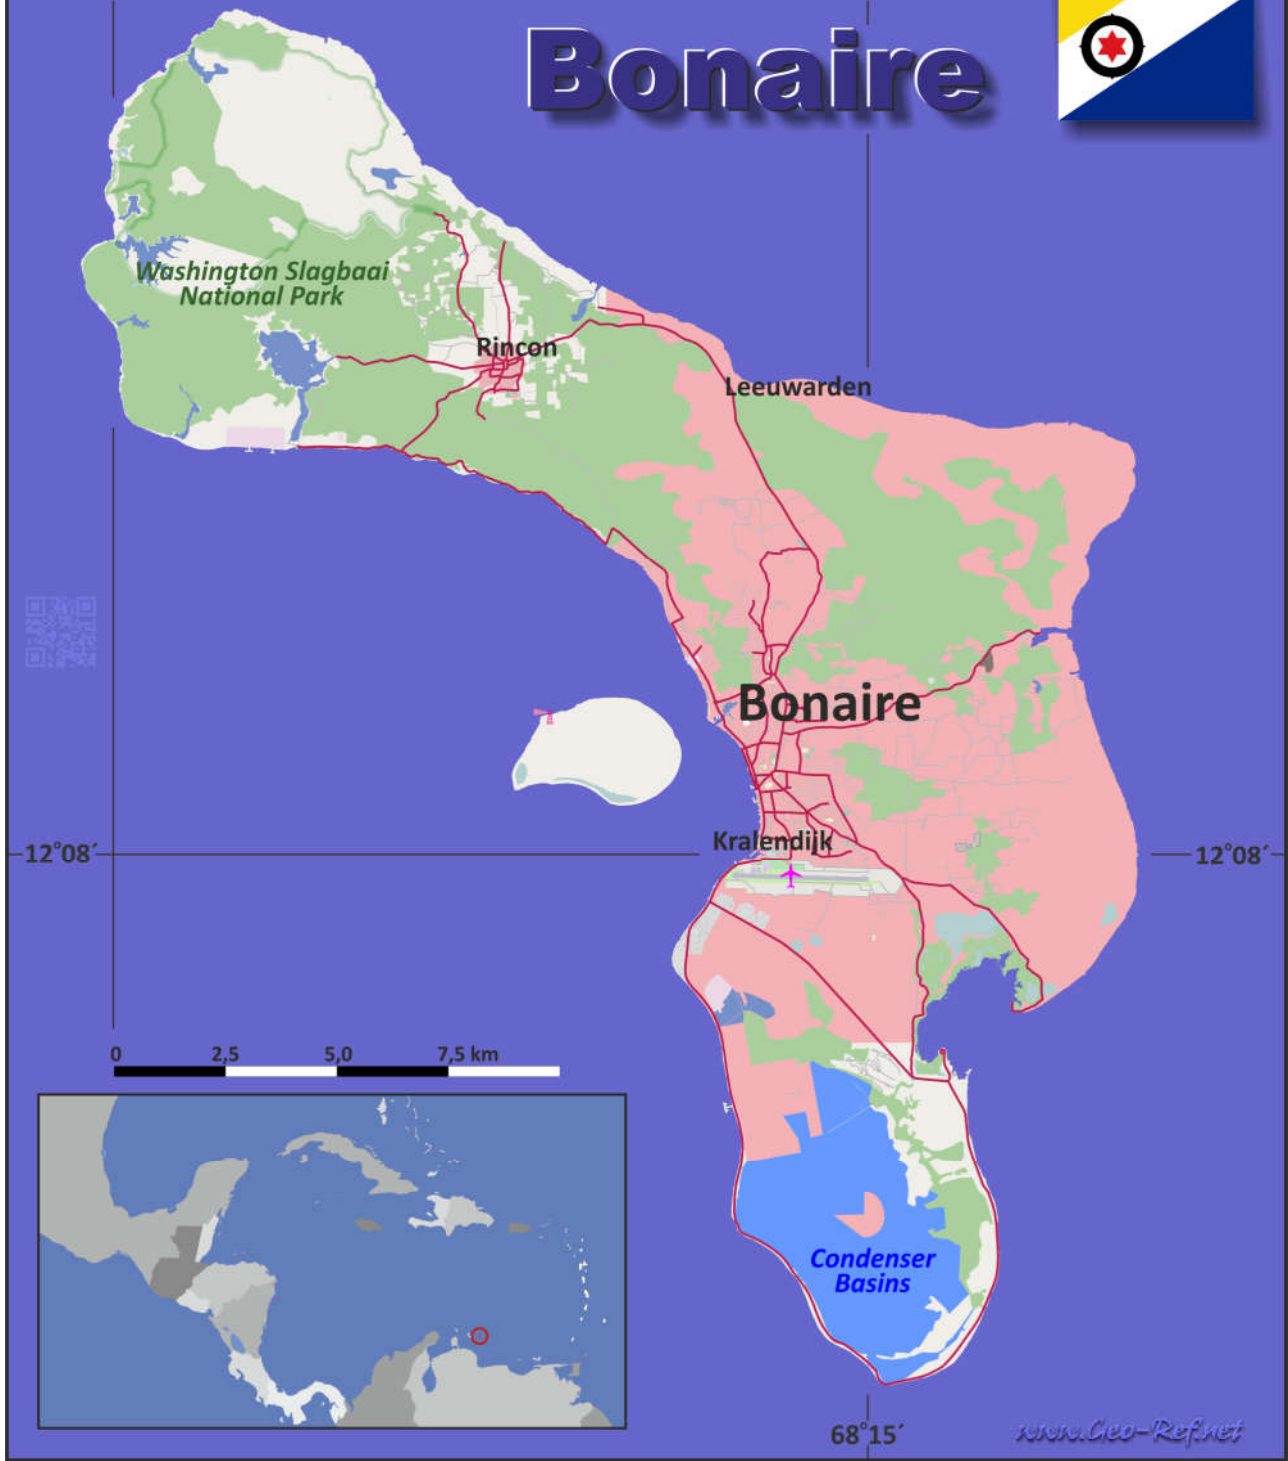

68°25'

68°15'

# Bonaire

0 2,5 5,0 7,5 km

68°15'

[www.Geo-Ref.net](http://www.Geo-Ref.net)

We have published on the country page usually the population density of the country, the mostly interesting thematic map. But the real power of our offer consists in the display of your own data, drawing so your own maps with your results or relevant data.