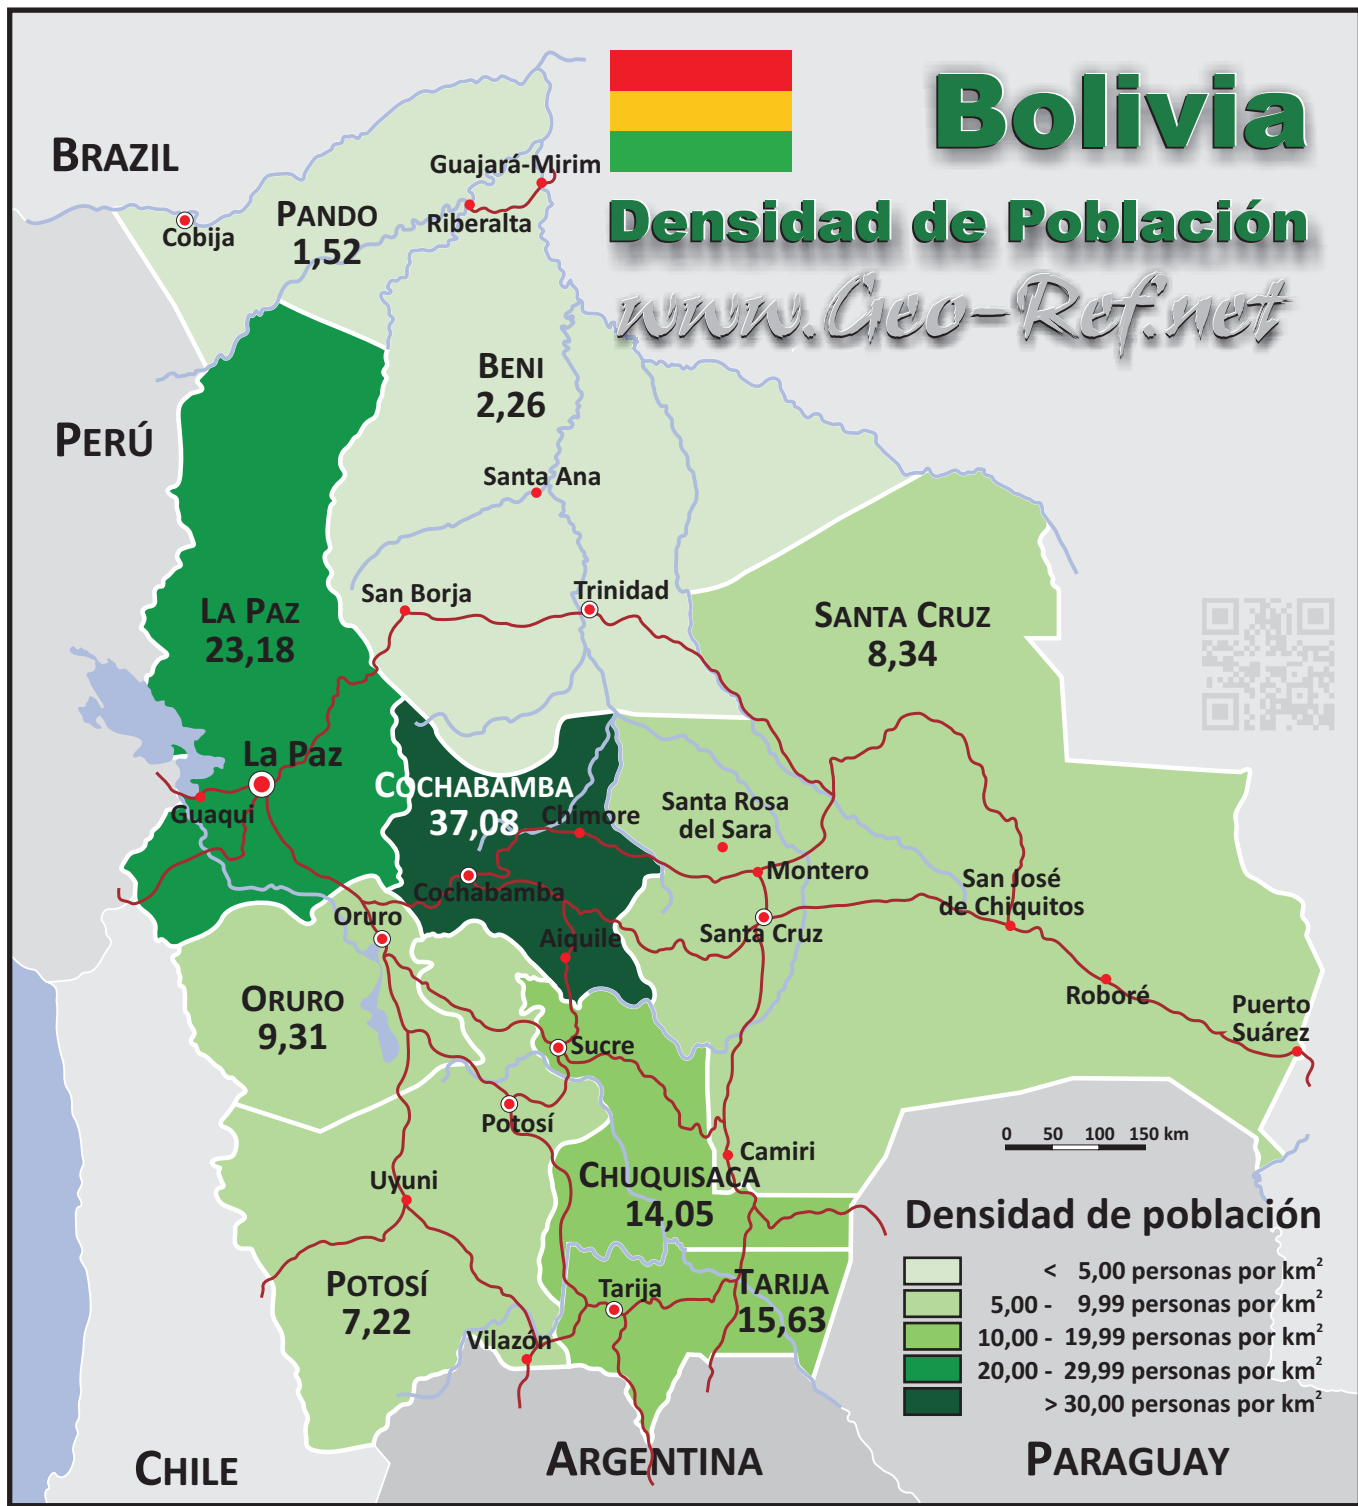

Bolivia

Densidad de Población

www.Cieo-Ref.net

0 50 100 150 km

Densidad de población

- < 5,00 personas por km²
- 5,00 - 9,99 personas por km²
- 10,00 - 19,99 personas por km²
- 20,00 - 29,99 personas por km²
- > 30,00 personas por km²

CHILE

ARGENTINA

PARAGUAY

About the maps on www.geo-ref.net

All maps published on this site are **free to use without costs, meanwhile the same are not modified**, especially concerning our own site logotype. This is valid for the PNG and the PDF-files.

We have published on the country page usually the population density of the country, the mostly interesting thematic map. But the real power of our offer consists in the display of your own data, drawing so your own maps with your results or relevant data.