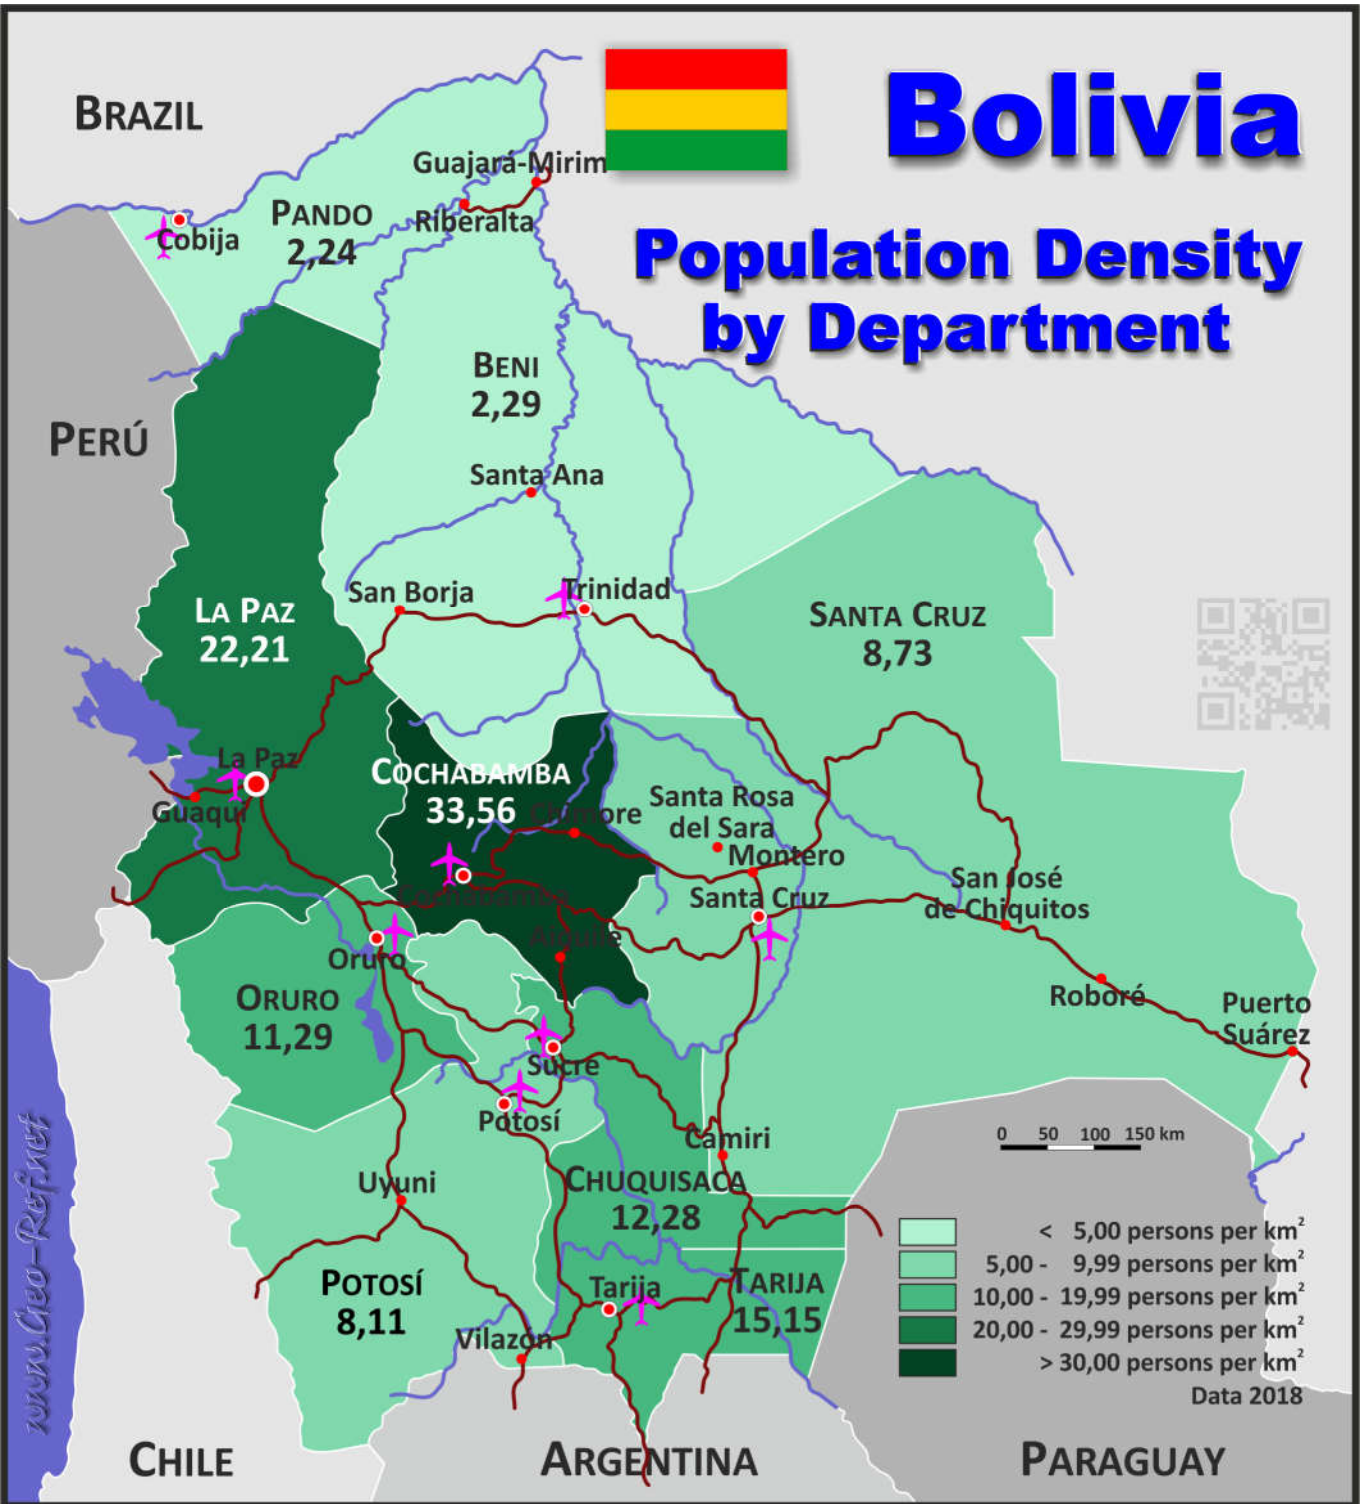

BRAZIL

Bolivia

Population Density by Department

0 50 100 150 km

www.Cleo-Ref.net

About the maps on www.geo-ref.net

All maps published on this site are **free to use without costs, meanwhile the same are not modified**, especially concerning our own site logotype. This is valid for the PNG and the PDF-files.

We have published on the country page usually the population density of the country, the mostly interesting thematic map. But the real power of our offer consists in the display of your own data, drawing so your own maps with your results or relevant data.

So it works:

Please **visit the corresponding page for our detailed conditions of service and supply**. The price of a thematic map is visible on the corresponding country page.

Visit our page Services to find out about our additional services.