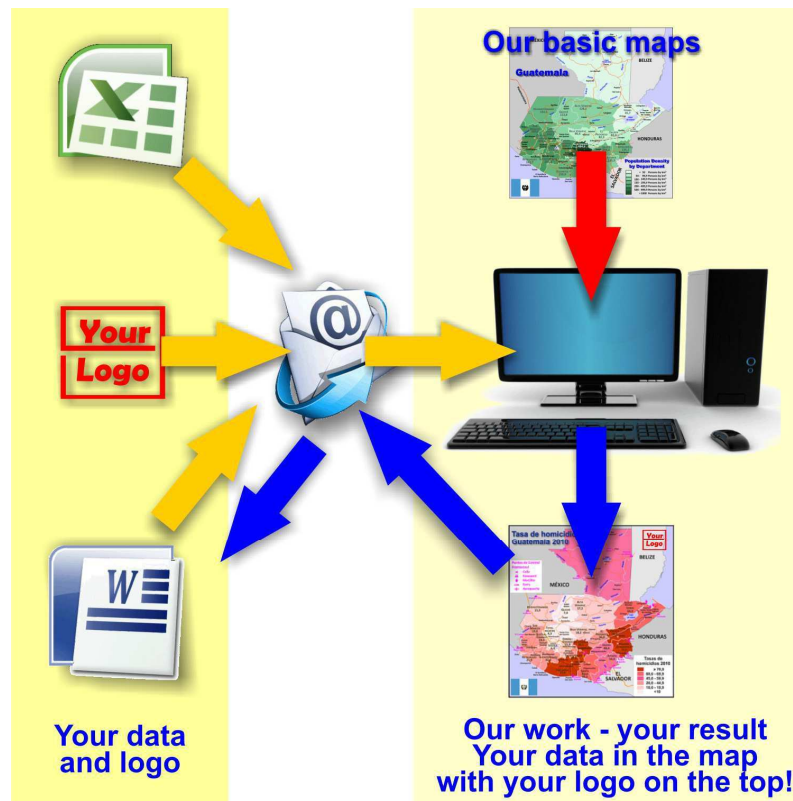

Bolivia

Densidad de Población

www.Cieo-Ref.net

0 50 100 150 km

Densidad de población

- < 5,00 personas por km²
- 5,00 - 9,99 personas por km²
- 10,00 - 19,99 personas por km²
- 20,00 - 29,99 personas por km²
- > 30,00 personas por km²

CHILE

ARGENTINA

PARAGUAY

About the maps on www.geo-ref.net

All maps published on this site are **free to use without costs, meanwhile the same are not modified**, especially concerning our own site logotype. This is valid for the PNG and the PDF-files.

We have published on the country page usually the population density of the country, the mostly interesting thematic map. But the real power of our offer consists in the display of your own data, drawing so your own maps with your results or relevant data.

So it works:

Please **visit the corresponding page for our detailed conditions of service and supply**. The price of a thematic map is visible on the corresponding country page.

Visit our page Services to find out about our additional services.