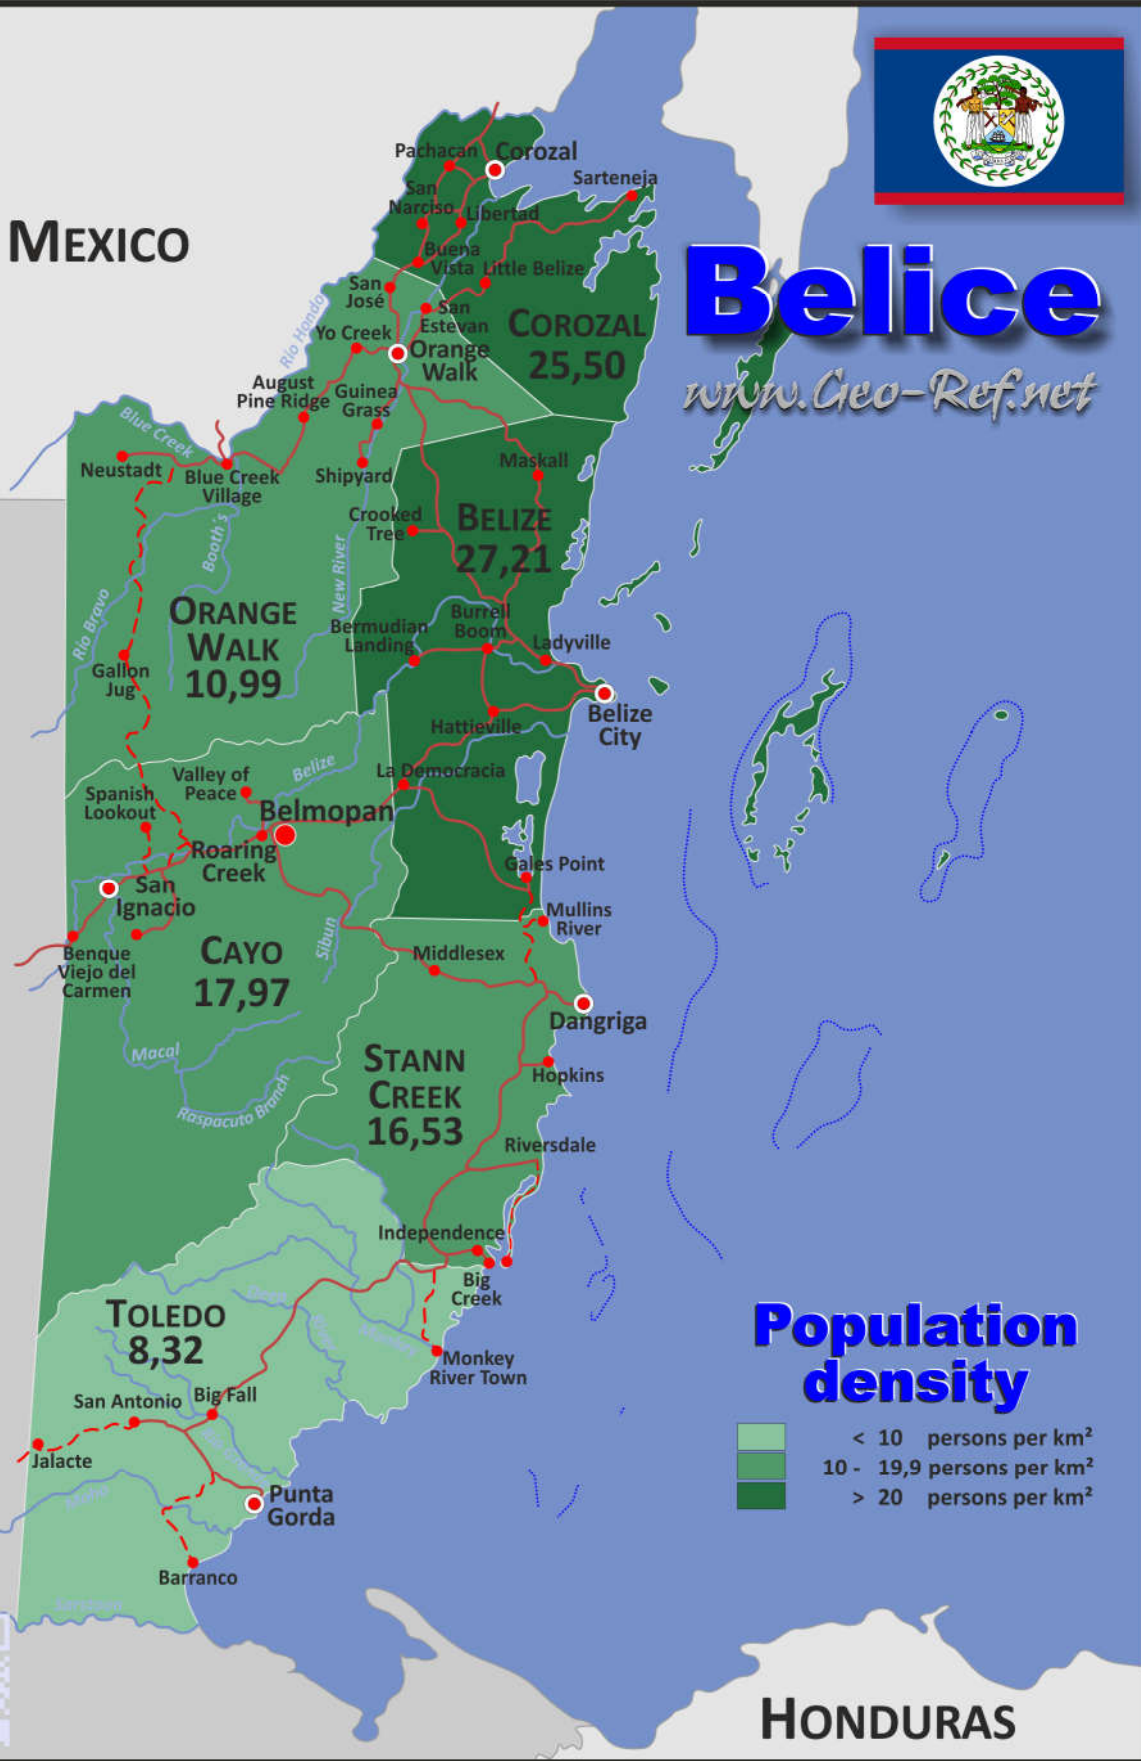

MEXICO

Belize

www.Ceo-Ref.net

GUATEMALA

About the maps on www.geo-ref.net

All maps published on this site are **free to use without costs, meanwhile the same are not modified**, especially concerning our own site logotype. This is valid for the PNG and the PDF-files.

We have published on the country page usually the population density of the country, the mostly interesting thematic map. But the real power of our offer consists in the display of your own data, drawing so your own maps with your results or relevant data.

So it works:

Please **visit the corresponding page for our detailed conditions of service and supply**. The price of a thematic map is visible on the corresponding country page.

Visit our page Services to find out about our additional services.