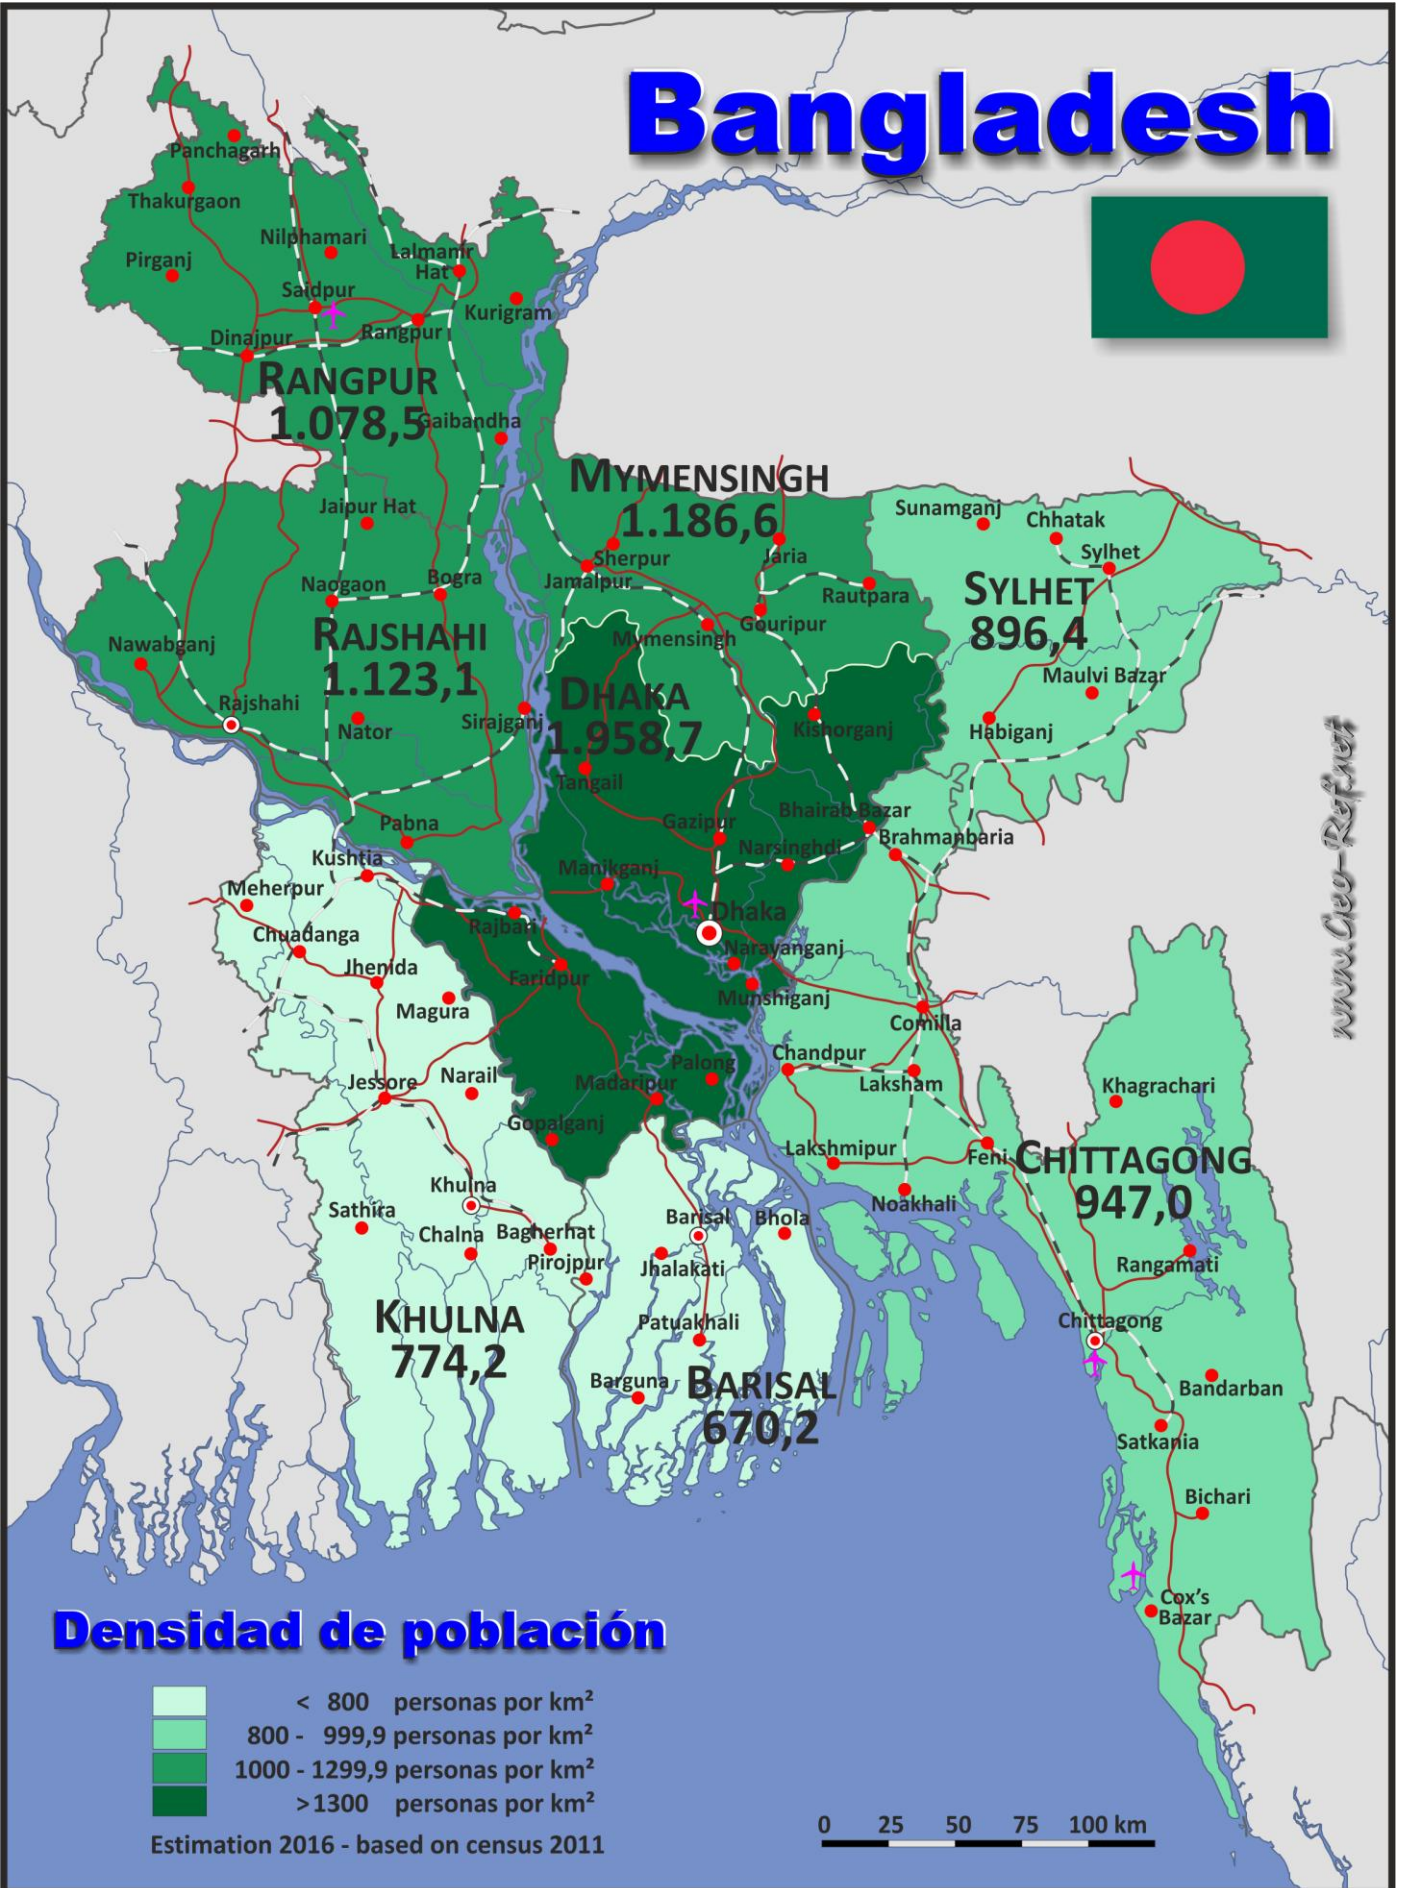

# Bangladesh

**RANGPUR**  
1.078,5

**MYMENSINGH**  
1.186,6

**RAJSHAHI**  
1.123,1

**DHAKA**  
1.958,7

**SYLHET**  
896,4

**KHULNA**  
774,2

**BARISAL**  
670,2

**CHITTAGONG**  
947,0

We have published on the country page usually the population density of the country, the mostly interesting thematic map. But the real power of our offer consists in the display of your own data, drawing so your own maps with your results or relevant data.