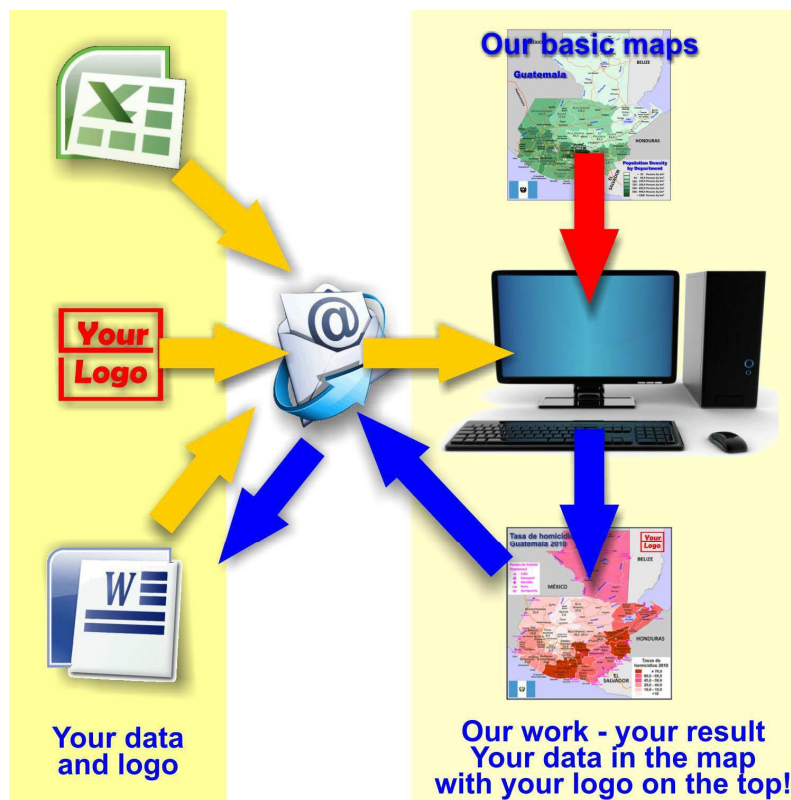

Argentina

www.Creo-Ref.net

ISLAS MALVINAS
(EN DISPUTA ENTRE UK Y ARGENTINA)

Densidad de población

0 100 200 300 400 km

About the maps on www.geo-ref.net

All maps published on this site are **free to use without costs, meanwhile the same are not modified**, especially concerning our own site logotype. This is valid for the PNG and the PDF-files.

We have published on the country page usually the population density of the country, the mostly interesting thematic map. But the real power of our offer consists in the display of your own data, drawing so your own maps with your results or relevant data.

So it works:

Please **visit the corresponding page for our detailed conditions of service and supply**. The price of a thematic map is visible on the corresponding country page.

Visit our page Services to find out about our additional services.