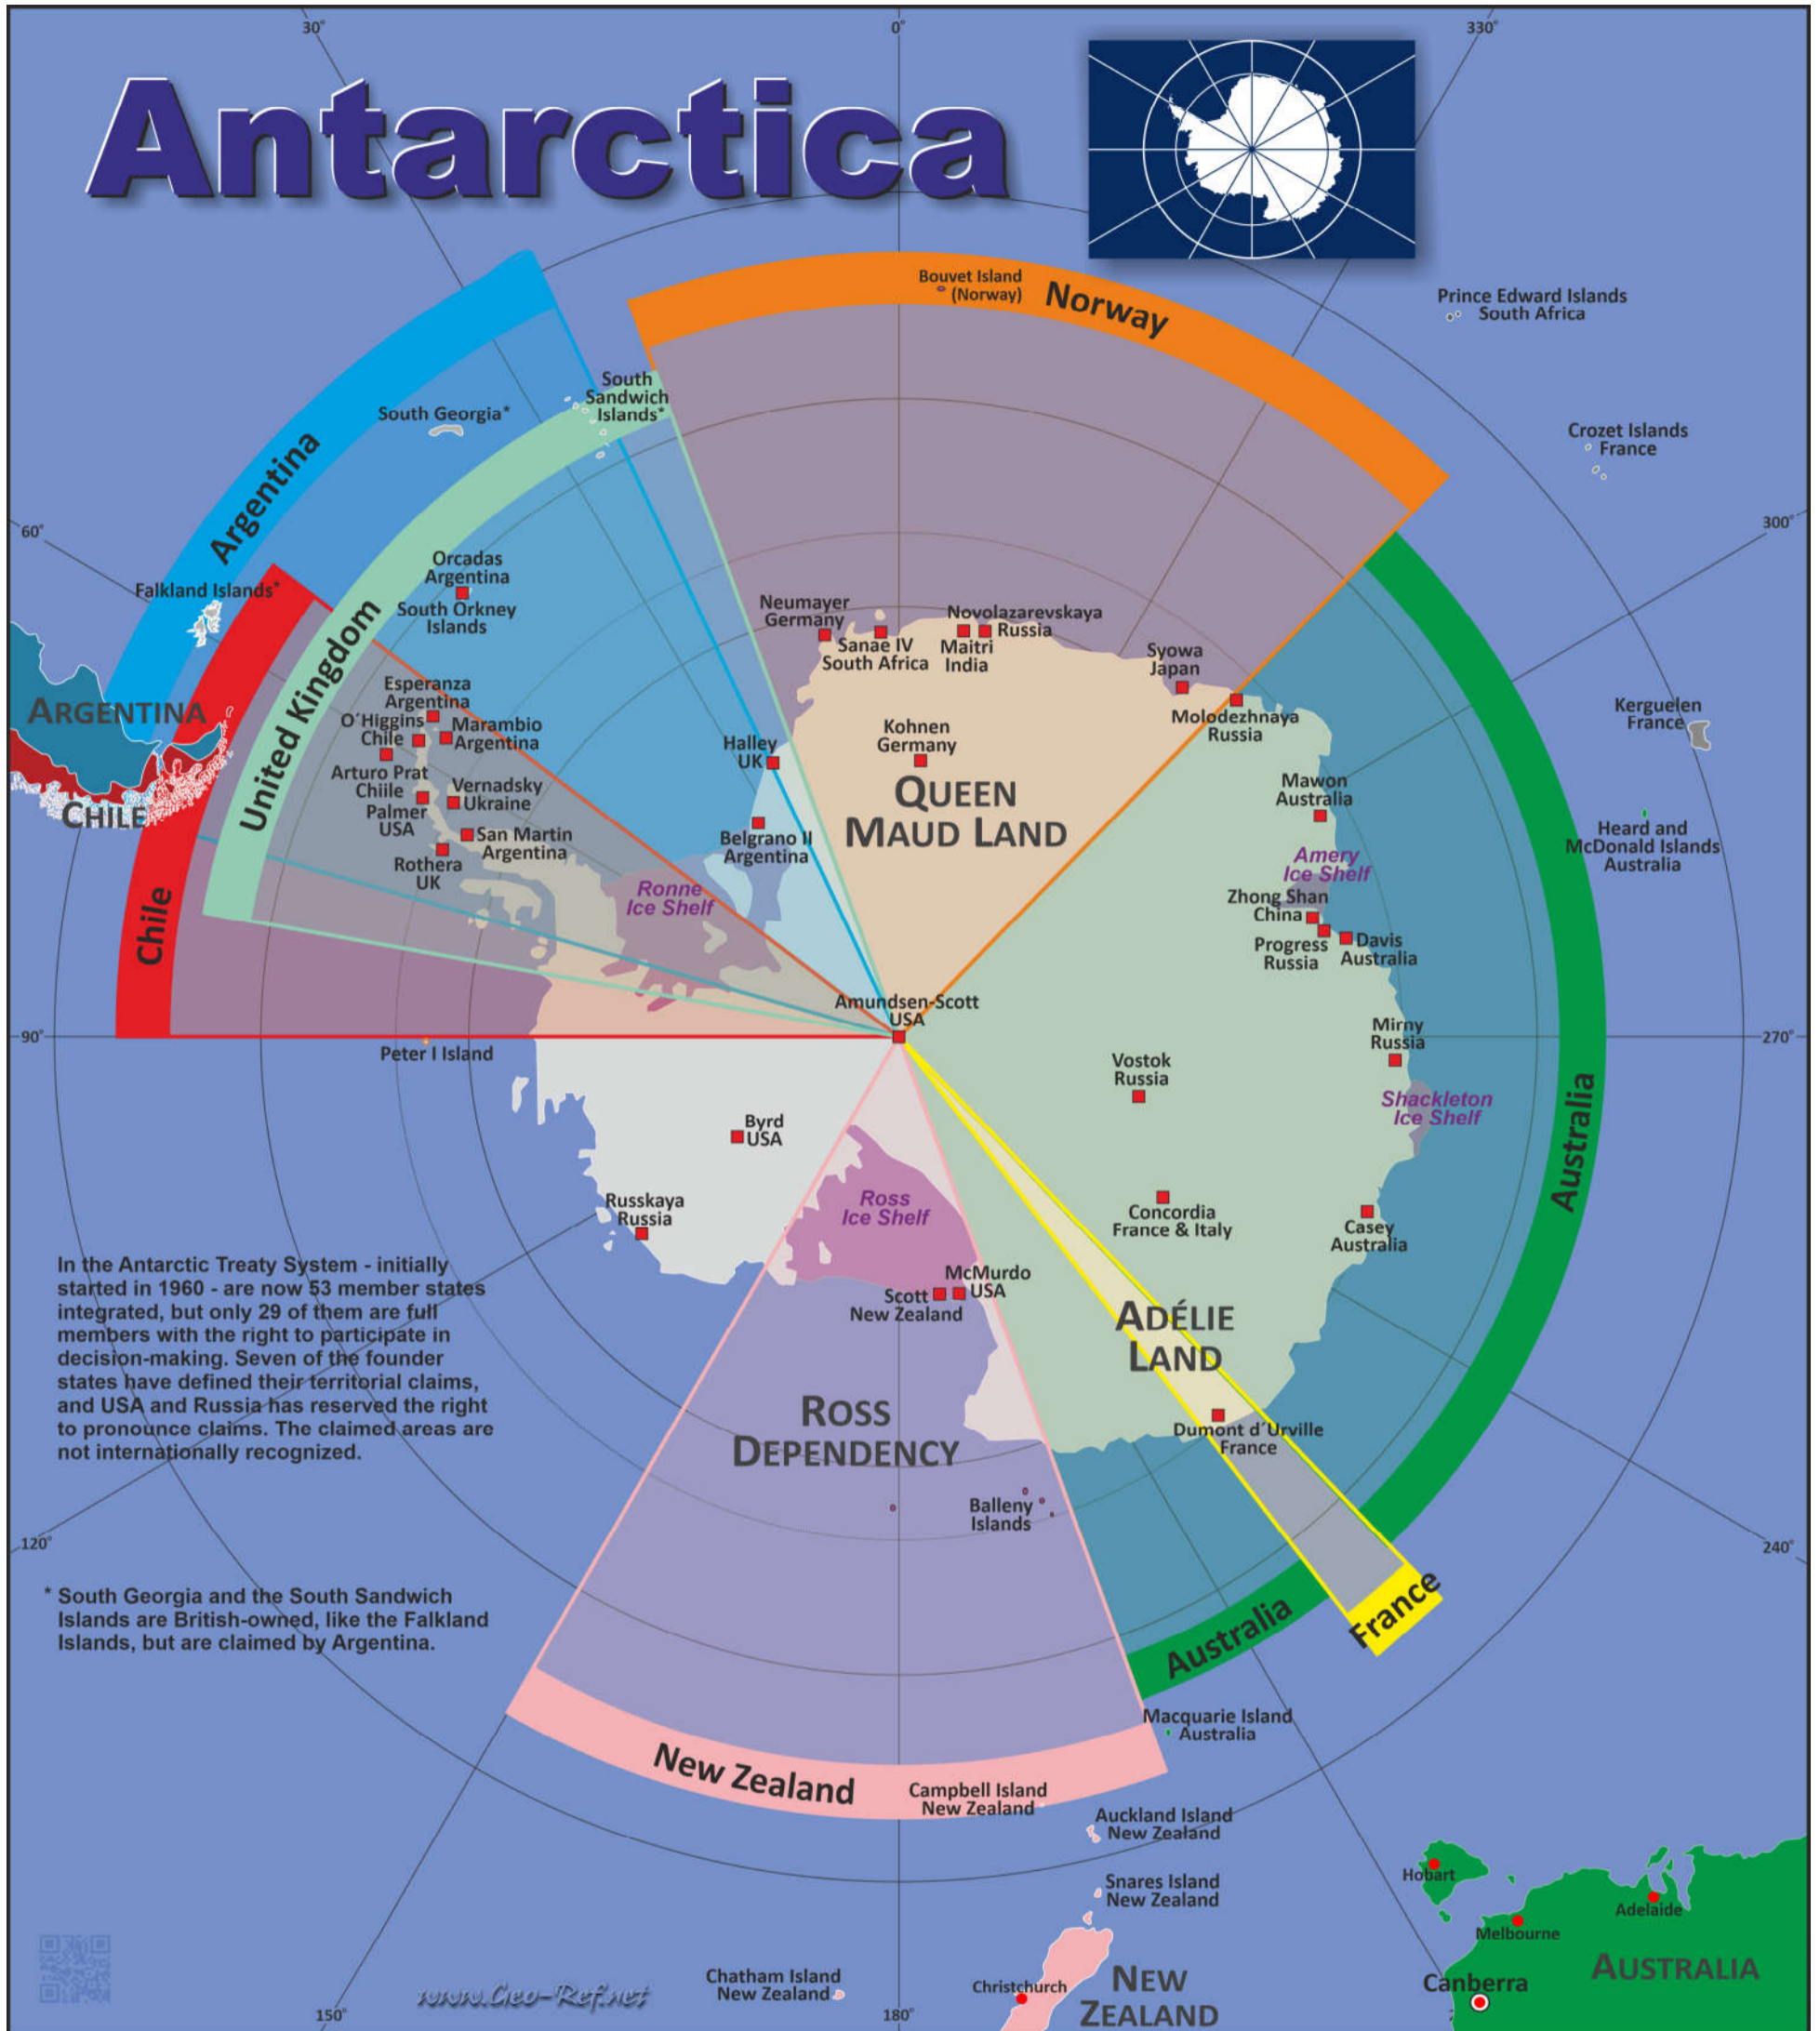

# Antarctica

In the Antarctic Treaty System - initially started in 1960 - are now 53 member states integrated, but only 29 of them are full members with the right to participate in decision-making. Seven of the founder states have defined their territorial claims, and USA and Russia has reserved the right to pronounce claims. The claimed areas are not internationally recognized.

\* South Georgia and the South Sandwich Islands are British-owned, like the Falkland Islands, but are claimed by Argentina.

### Estimation 2018

In the Antarctic Treaty System - which initially began in 1960 - there are now 53 integrated member states, but only 29 of them are full members, with the right to participate in decision-making. Seven of the founding states have defined territorial claims, and the US and Russia have reserved the right to assert claims. The claimed areas are not internationally recognised.