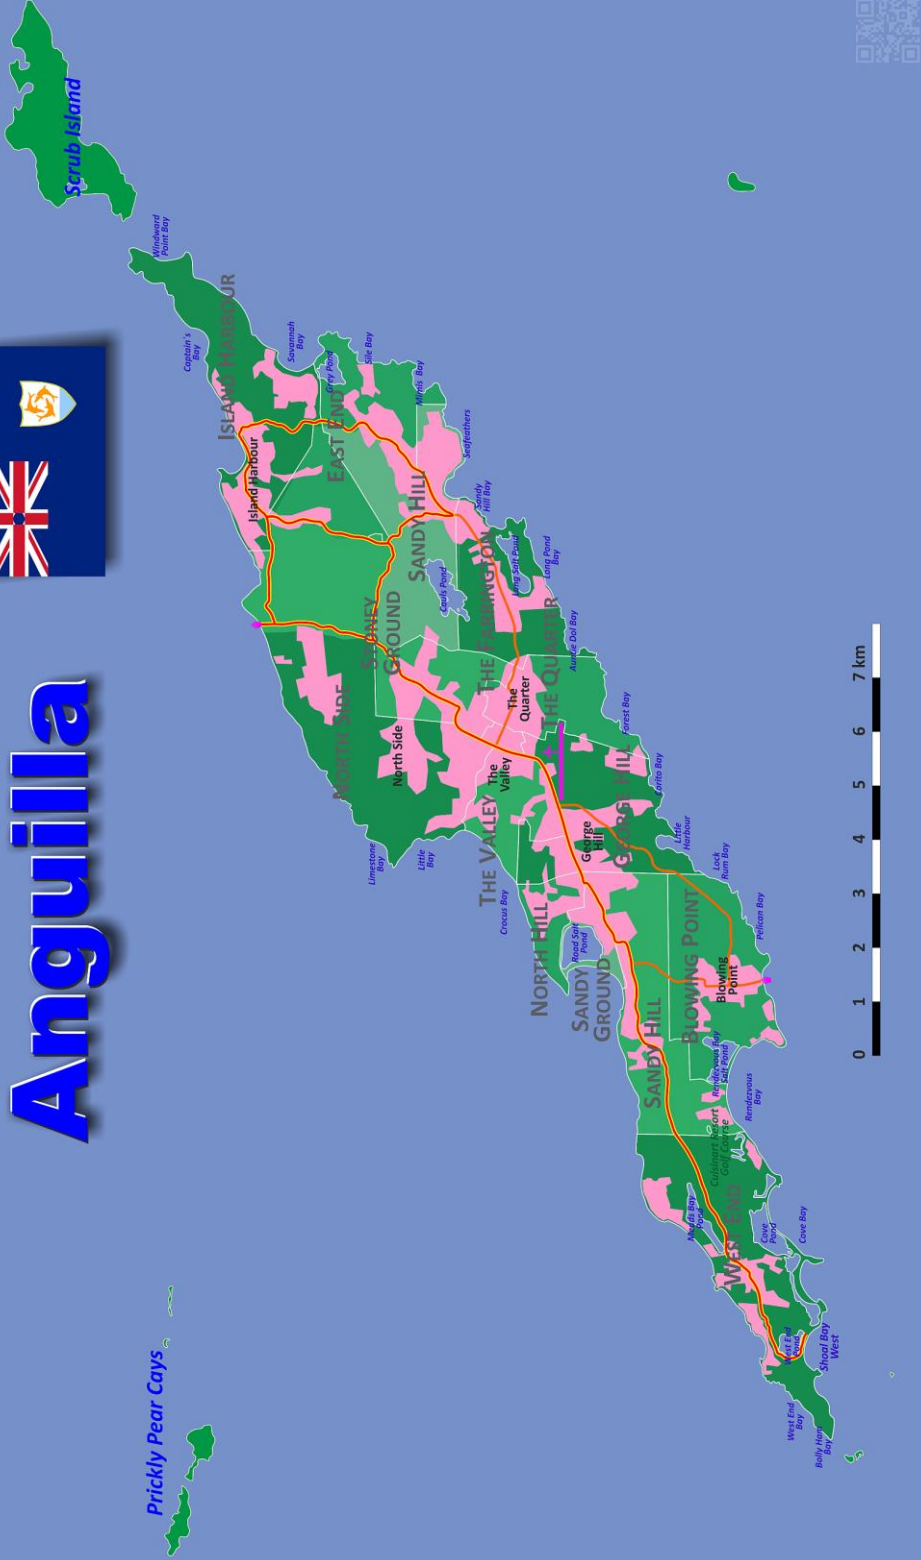

# Anguilla

Dog Island

District area data is not available.  
Therefore the population density  
could not be calculated.

## About the maps on [www.geo-ref.net](http://www.geo-ref.net)

All maps published on this site are **free to use without costs, meanwhile the same are not modified**, especially concerning our own site logotype. This is valid for the PNG and the PDF-files.

We have published on the country page usually the population density of the country, the mostly interesting thematic map. But the real power of our offer consists in the display of your own data, drawing so your own maps with your results or relevant data.

So it works:

Please **visit the corresponding page for our detailed conditions of service and supply**. The price of a thematic map is visible on the corresponding country page.

**Visit our page Services to find out about our additional services.**