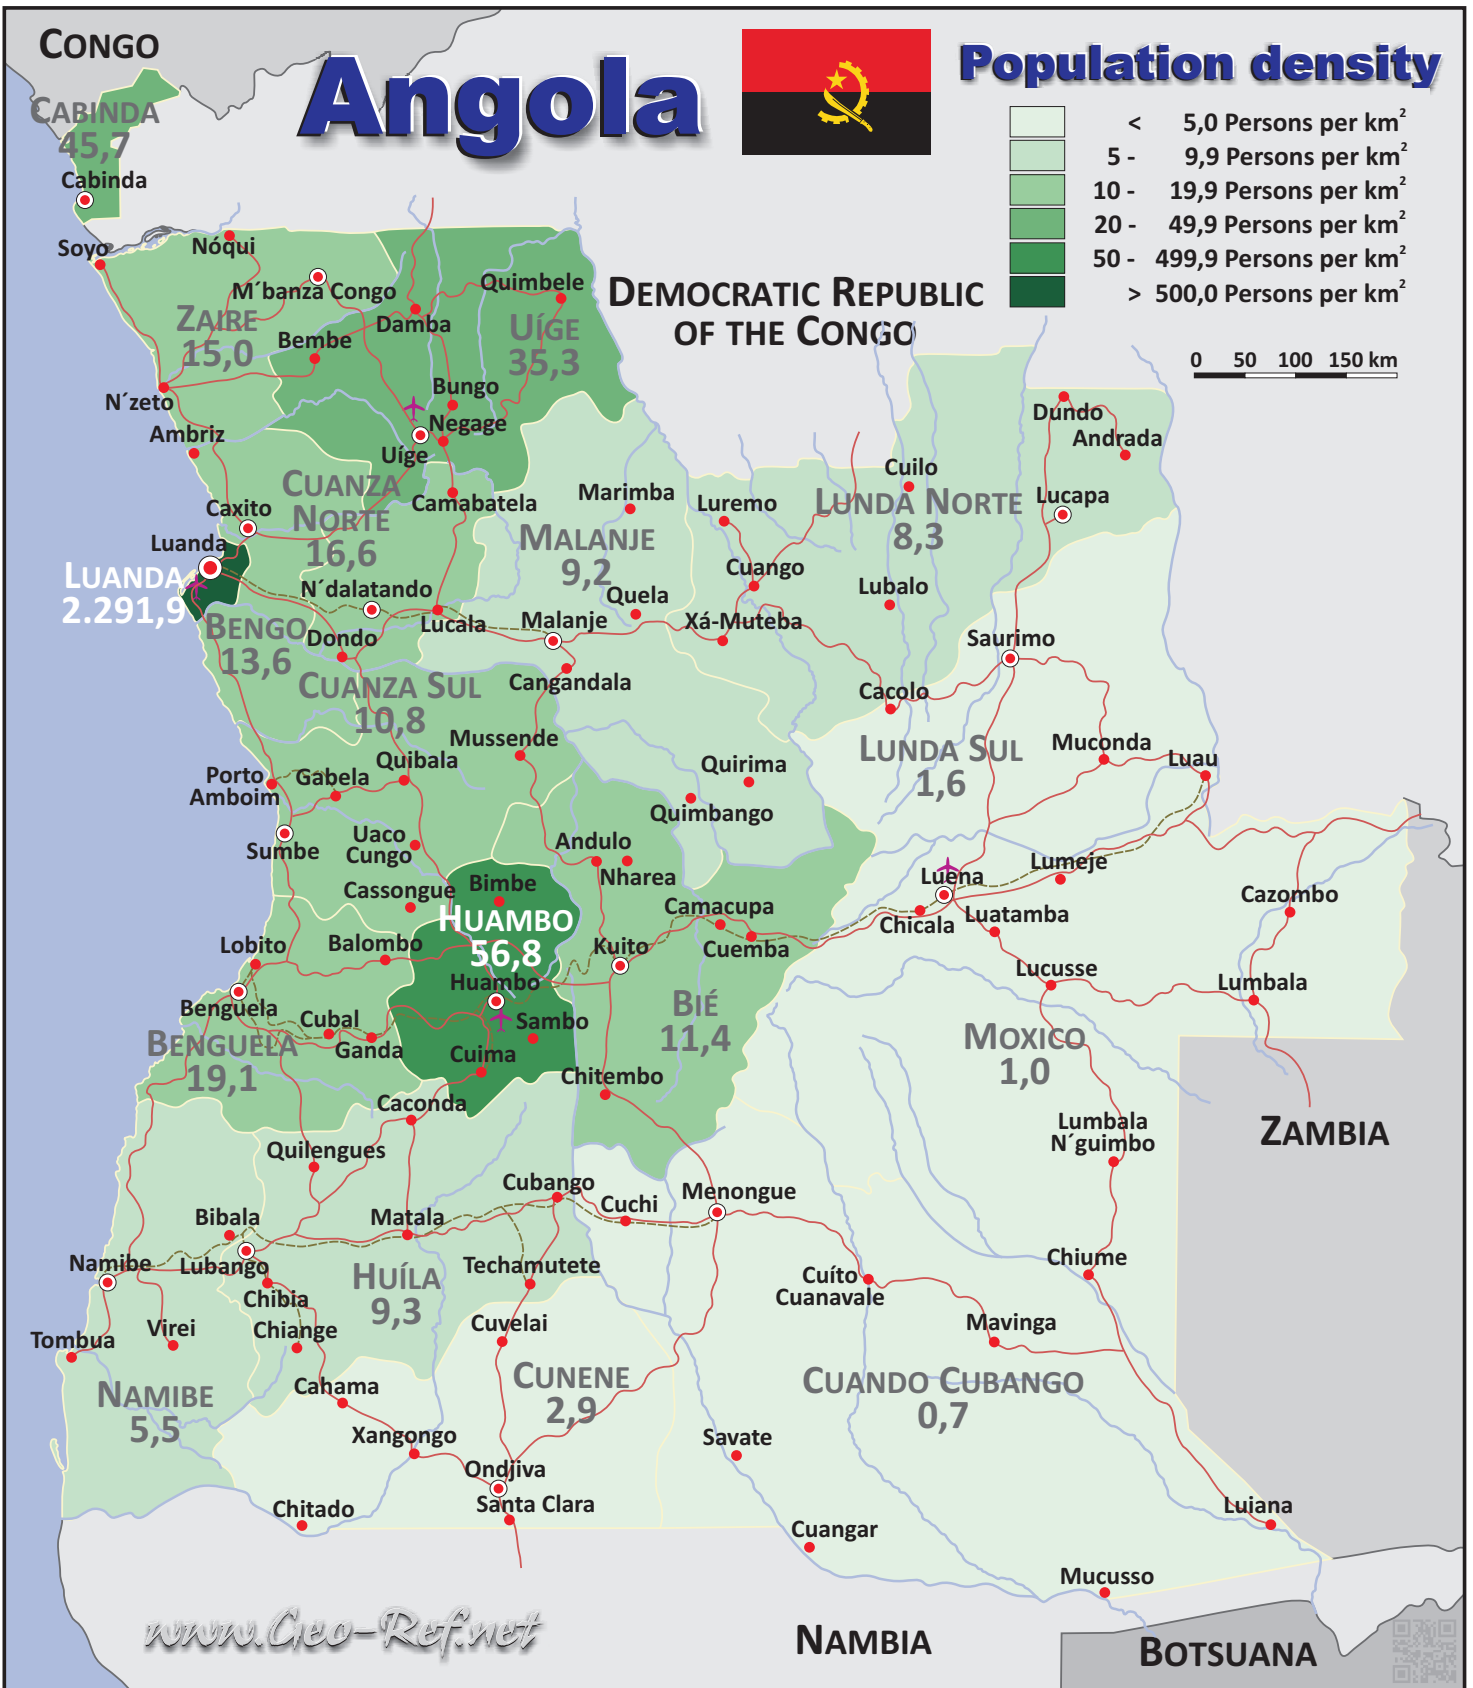

CONGO

Angola

Population density

0 50 100 150 km

About the maps on www.geo-ref.net

All maps published on this site are **free to use without costs, meanwhile the same are not modified**, especially concerning our own site logotype. This is valid for the PNG and the PDF-files.

We have published on the country page usually the population density of the country, the mostly interesting thematic map. But the real power of our offer consists in the display of your own data, drawing so your own maps with your results or relevant data.

So it works:

Please **visit the corresponding page for our detailed conditions of service and supply**. The price of a thematic map is visible on the corresponding country page.

Visit our page Services to find out about our additional services.