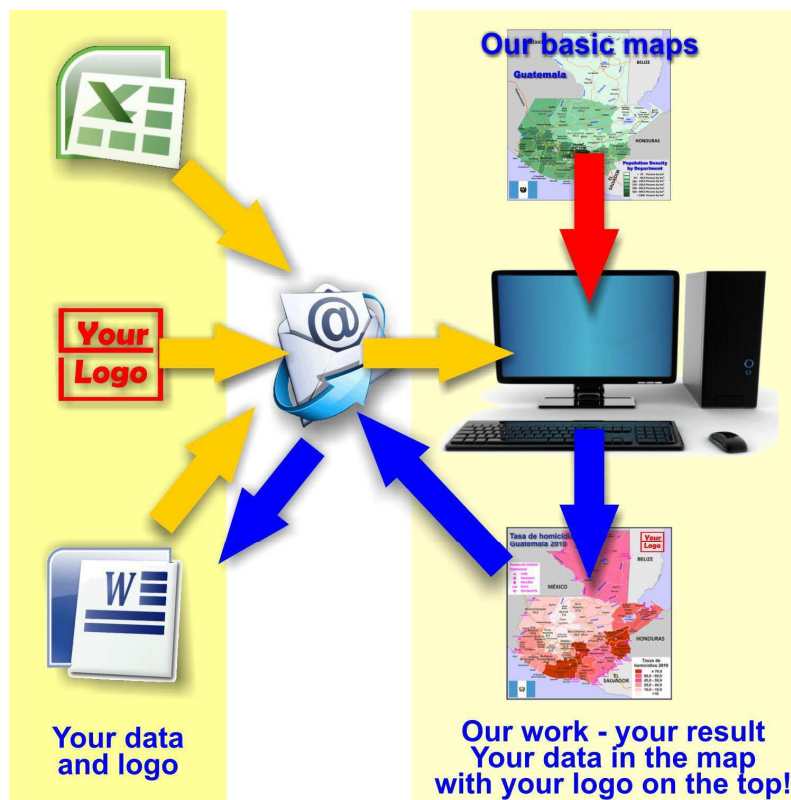

CONGO

Angola

Population density

0 50 100 150 km

About the maps on www.geo-ref.net

All maps published on this site are **free to use without costs, meanwhile the same are not modified**, especially concerning our own site logotype. This is valid for the PNG and the PDF-files.

We have published on the country page usually the population density of the country, the mostly interesting thematic map. But the real power of our offer consists in the display of your own data, drawing so your own maps with your results or relevant data.

So it works:

Please **visit the corresponding page for our detailed conditions of service and supply**. The price of a thematic map is visible on the corresponding country page.

Visit our page Services to find out about our additional services.