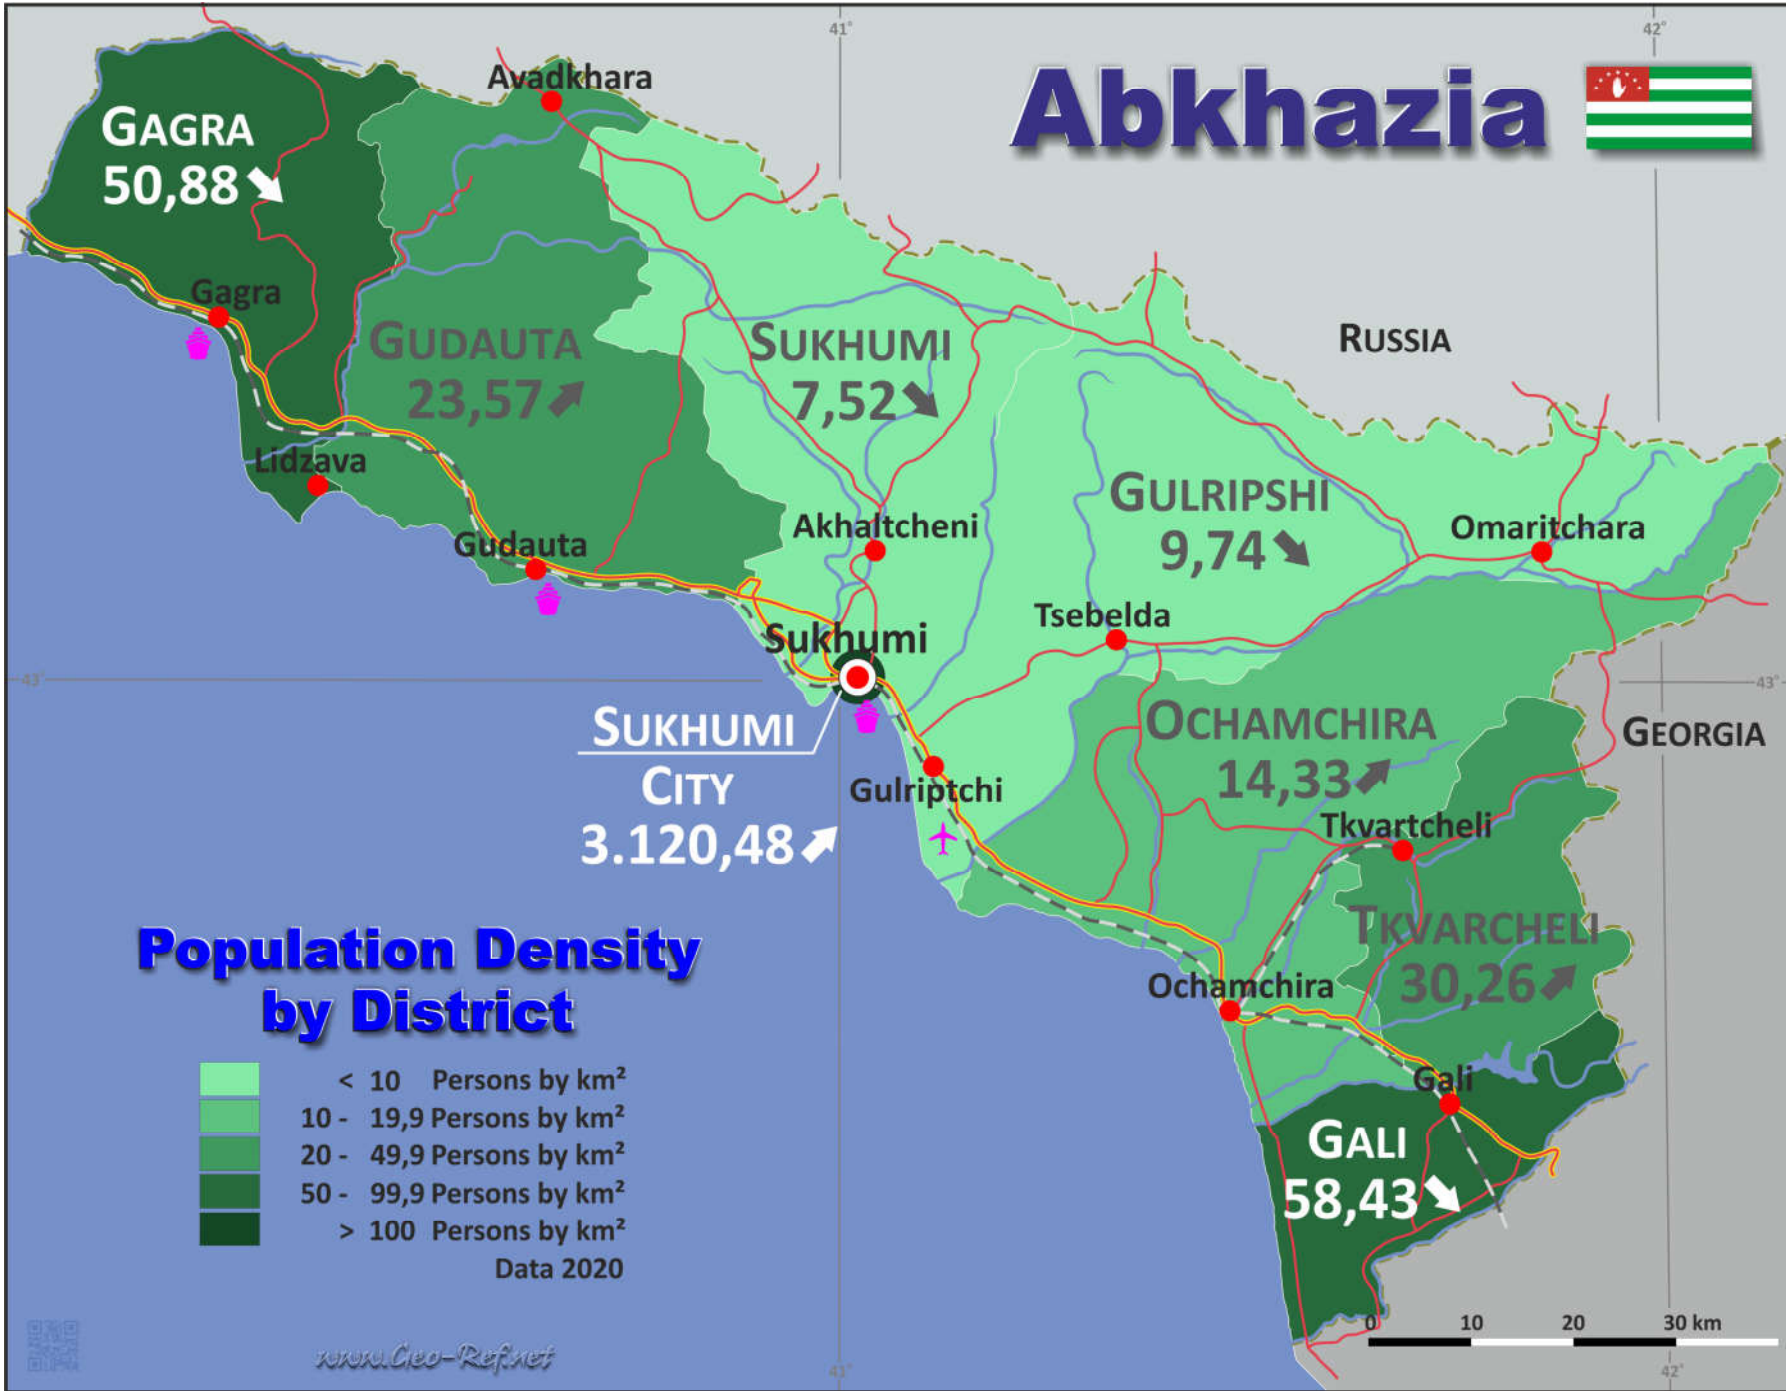

Abkhazia

Population Density by District

- < 10 Persons by km²
- 10 - 19,9 Persons by km²
- 20 - 49,9 Persons by km²
- 50 - 99,9 Persons by km²
- > 100 Persons by km²

Data 2020

About the maps on www.geo-ref.net

All maps published on this site are **free to use without costs, meanwhile the same are not modified**, especially concerning our own site logotype. This is valid for the PNG and the PDF-files.

We have published on the country page usually the population density of the country, the mostly interesting thematic map. But the real power of our offer consists in the display of your own data, drawing so your own maps with your results or relevant data.

So it works:

Please **visit the corresponding page for our detailed conditions of service and supply**. The price of a thematic map is visible on the corresponding country page.

Visit our page Services to find out about our additional services.